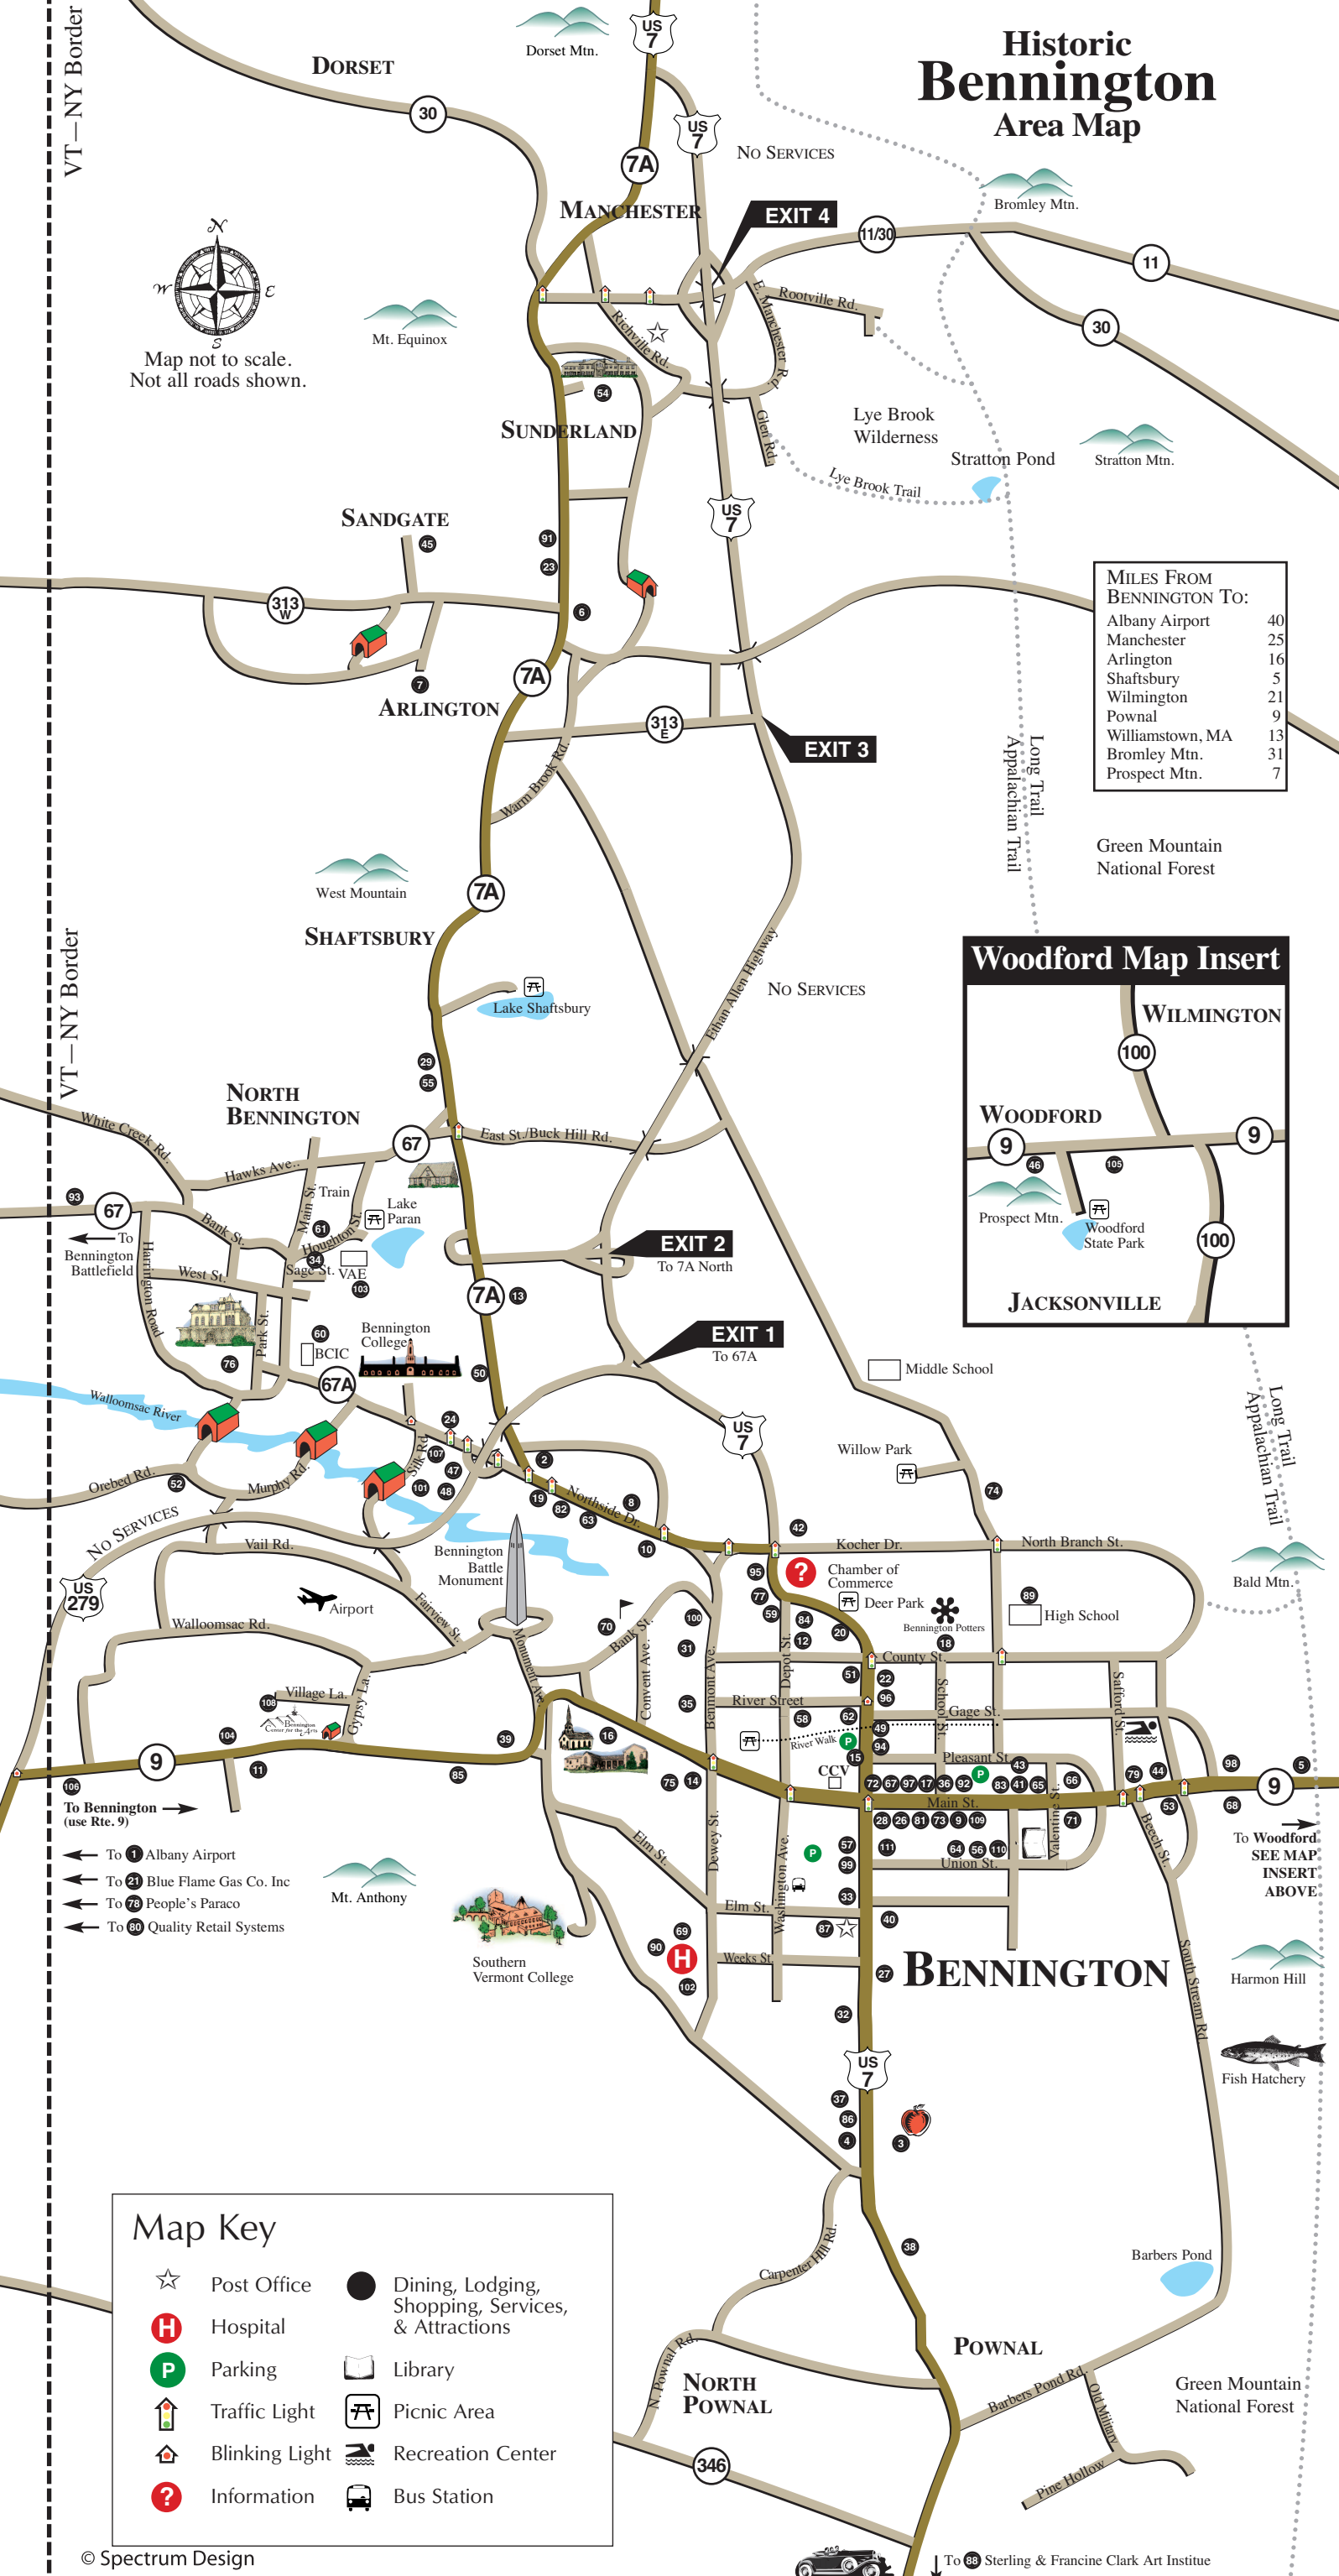

Historic Bennington Area Map

Map not to scale.
Not all roads shown.

MILES FROM BENNINGTON TO:	
Albany Airport	40
Manchester	25
Arlington	16
Shaftsbury	5
Wilmington	21
Pownal	9
Williamstown, MA	13
Bromley Mtn.	31
Prospect Mtn.	7

Woodford Map Insert

- ← To 1 Albany Airport
- ← To 21 Blue Flame Gas Co. Inc
- ← To 78 People's Paraco
- ← To 80 Quality Retail Systems

To Woodford
SEE MAP
INSERT
ABOVE

Map Key

- | | |
|------------------|--|
| ☆ Post Office | ● Dining, Lodging, Shopping, Services, & Attractions |
| H Hospital | 📖 Library |
| P Parking | 🏕 Picnic Area |
| 🚦 Traffic Light | 🏊 Recreation Center |
| 🚦 Blinking Light | 🚌 Bus Station |
| ❓ Information | |